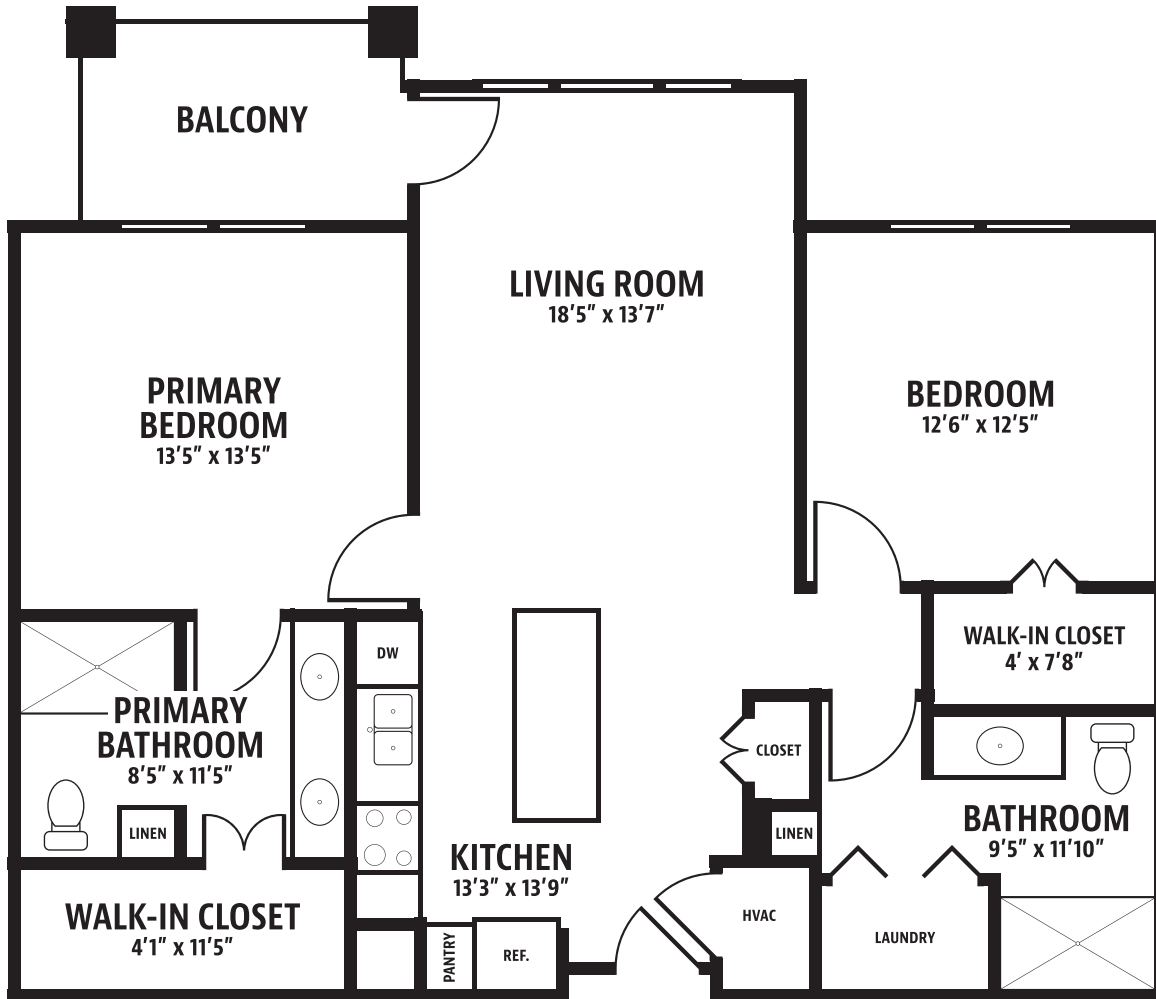

# MUMFORD

2 BEDROOM / 2 BATHROOM CLASSIC • 1,216 SQ. FT.

FLOOR PLAN

Actual dimensions may vary.

VISTA POINT  
AT FAIRVIEW

231 Lestertown Road, Groton, CT 06340  
860-968-VIEW (8439) • [VistaPointatFairview.org](http://VistaPointatFairview.org)