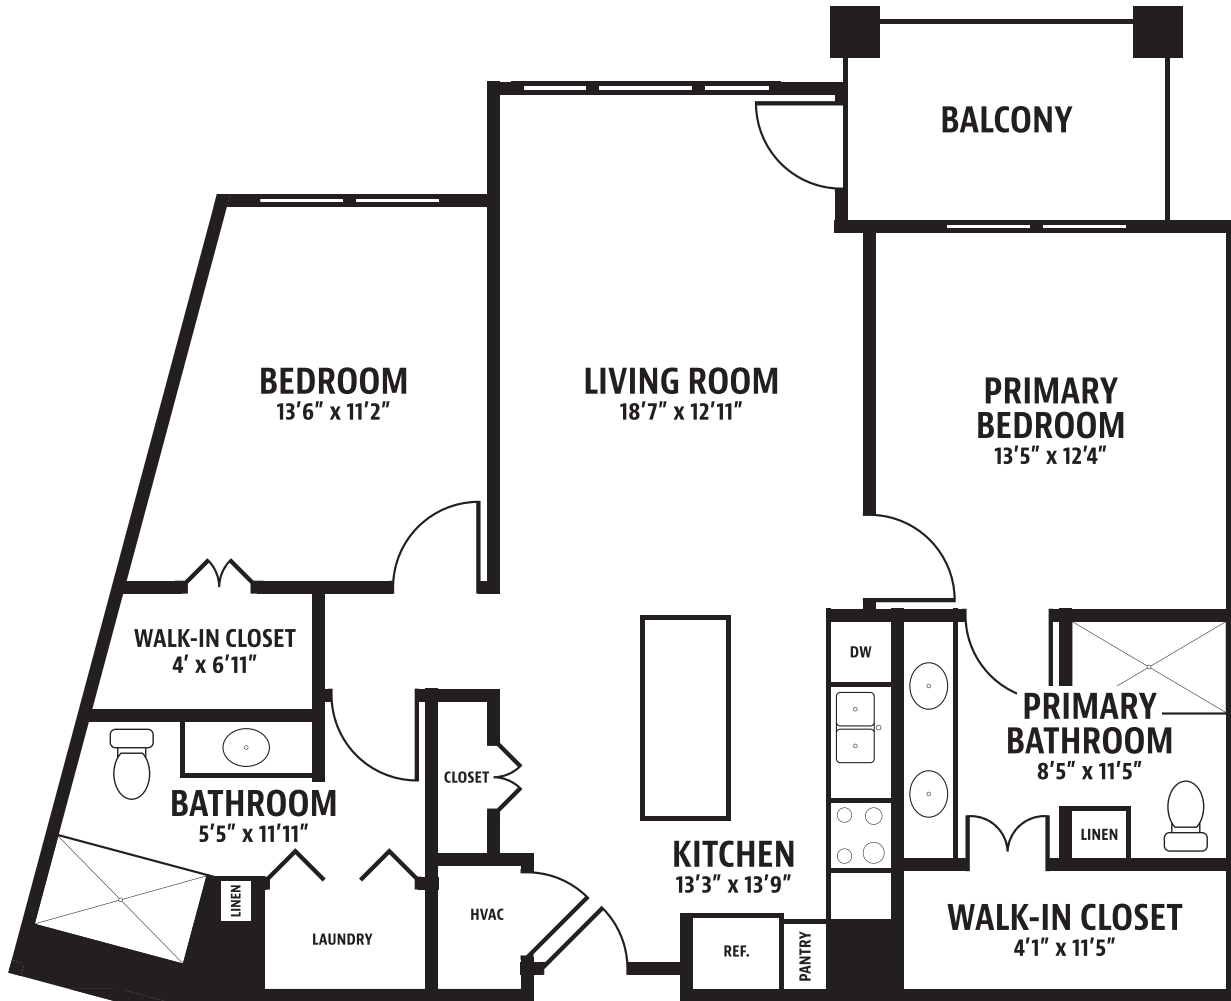

MUMFORD

2 BEDROOM / 2 BATHROOM CLASSIC (UNIQUE) • 1,189 SQ. FT.

FLOOR PLAN

Actual dimensions may vary.

VISTA POINT
AT FAIRVIEW

231 Lestertown Road, Groton, CT 06340
860-968-VIEW (8439) • VistaPointatFairview.org