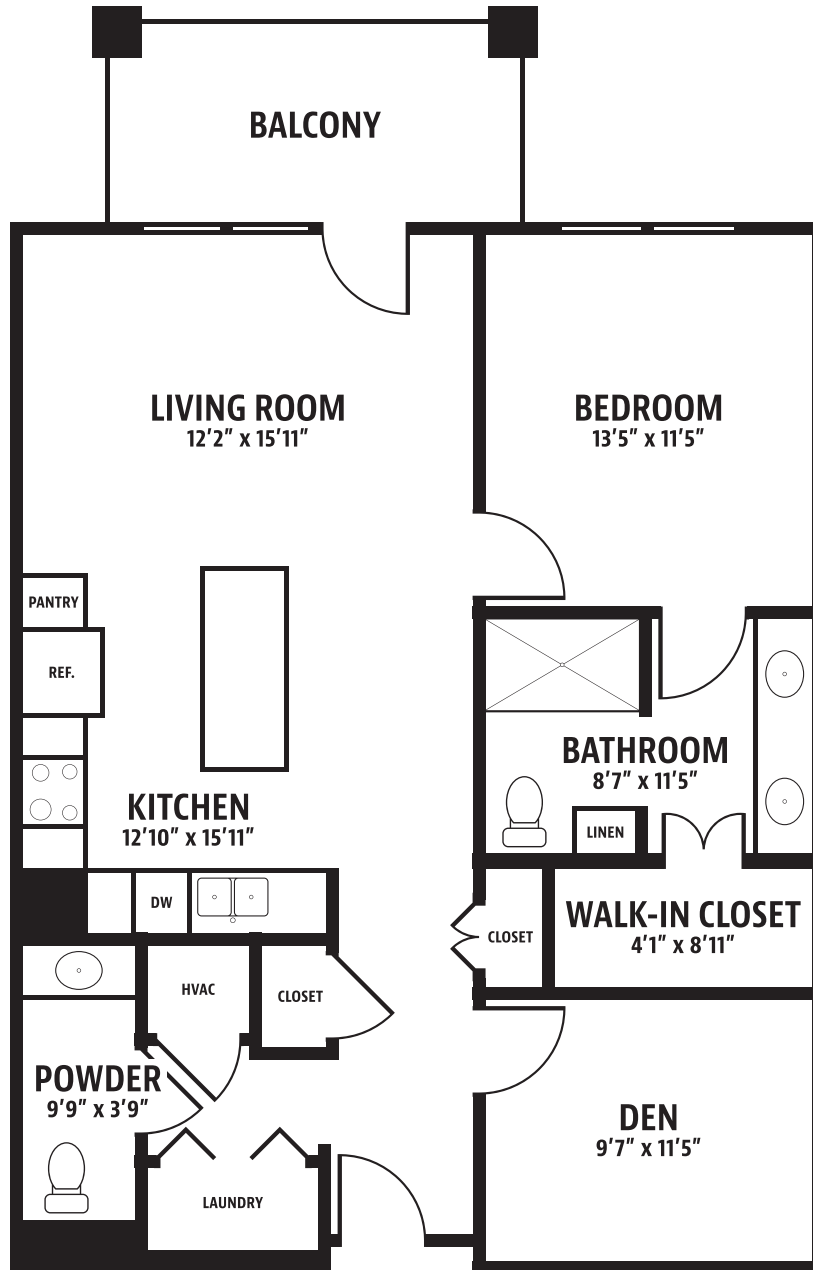

MASON

1 BEDROOM / 1.5 BATHROOM WITH DEN (ALT) • 1,079 SQ. FT.

FLOOR PLAN

Actual dimensions may vary.

VISTA POINT
AT FAIRVIEW

231 Lestertown Road, Groton, CT 06340
860-968-VIEW (8439) • VistaPointatFairview.org