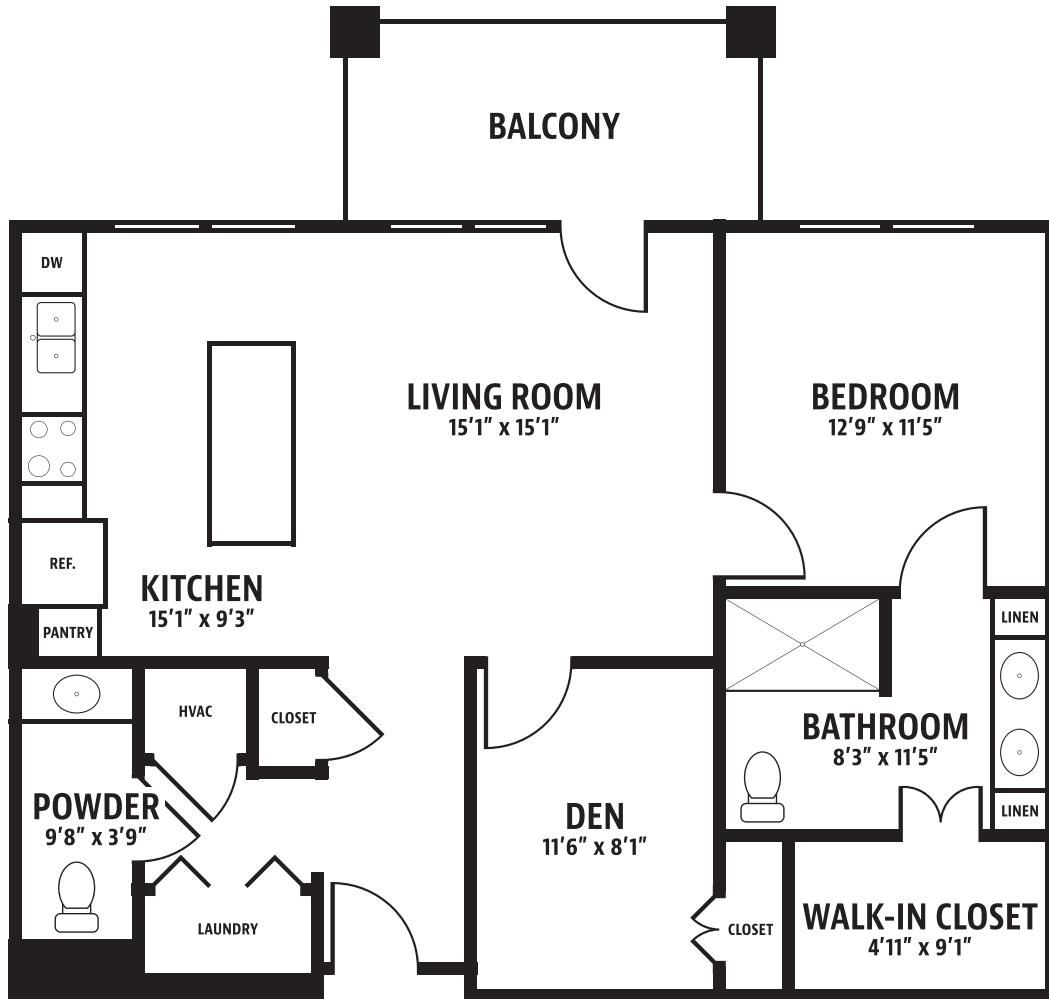

# LONG POINT

1 BEDROOM / 1.5 BATHROOM WITH DEN (TYPE A) • 1,030 SQ. FT.

FLOOR PLAN

Actual dimensions may vary.

VISTA POINT  
AT FAIRVIEW

231 Lestertown Road, Groton, CT 06340  
860-968-VIEW (8439) • [VistaPointatFairview.org](http://VistaPointatFairview.org)