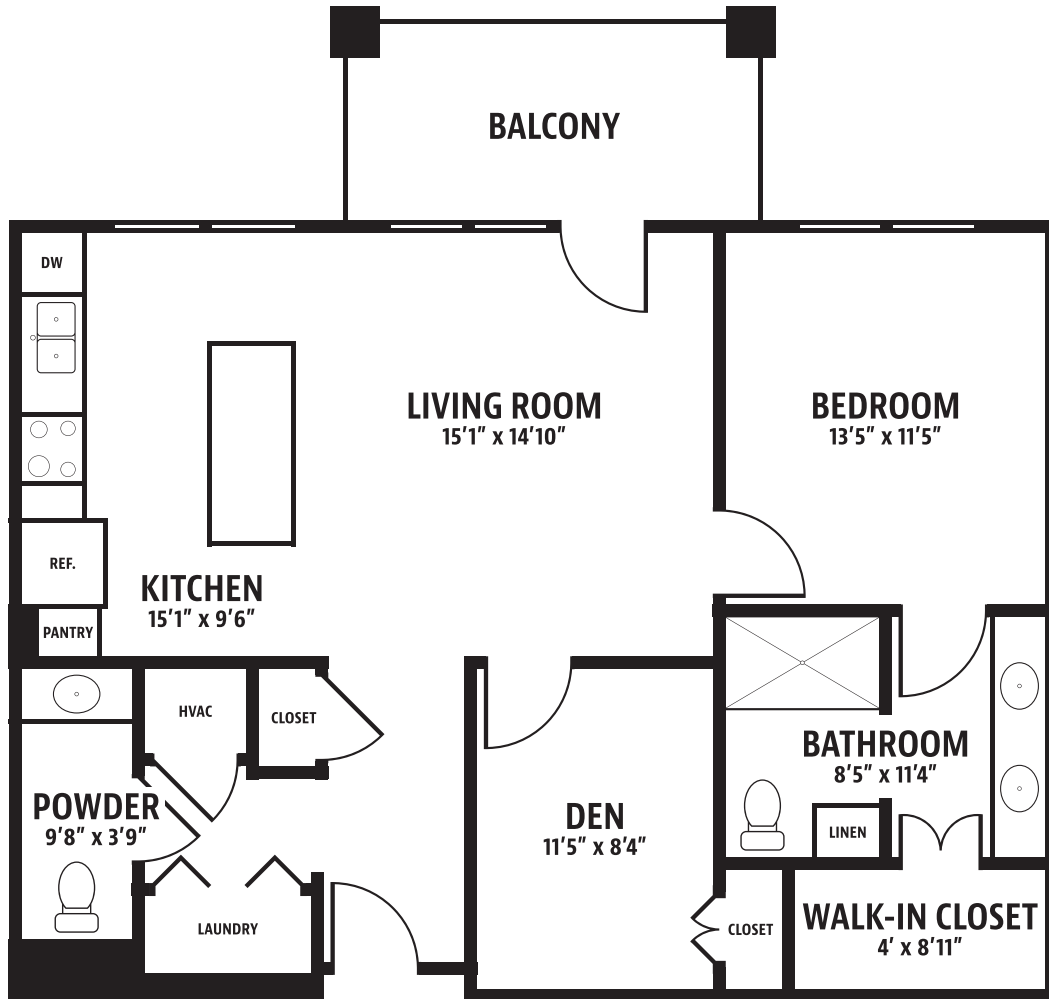

LONG POINT

1 BEDROOM / 1.5 BATHROOM WITH DEN • 1,030 SQ. FT.

FLOOR PLAN

Actual dimensions may vary.

VISTA POINT
AT FAIRVIEW

231 Lestertown Road, Groton, CT 06340
860-968-VIEW (8439) • VistaPointatFairview.org