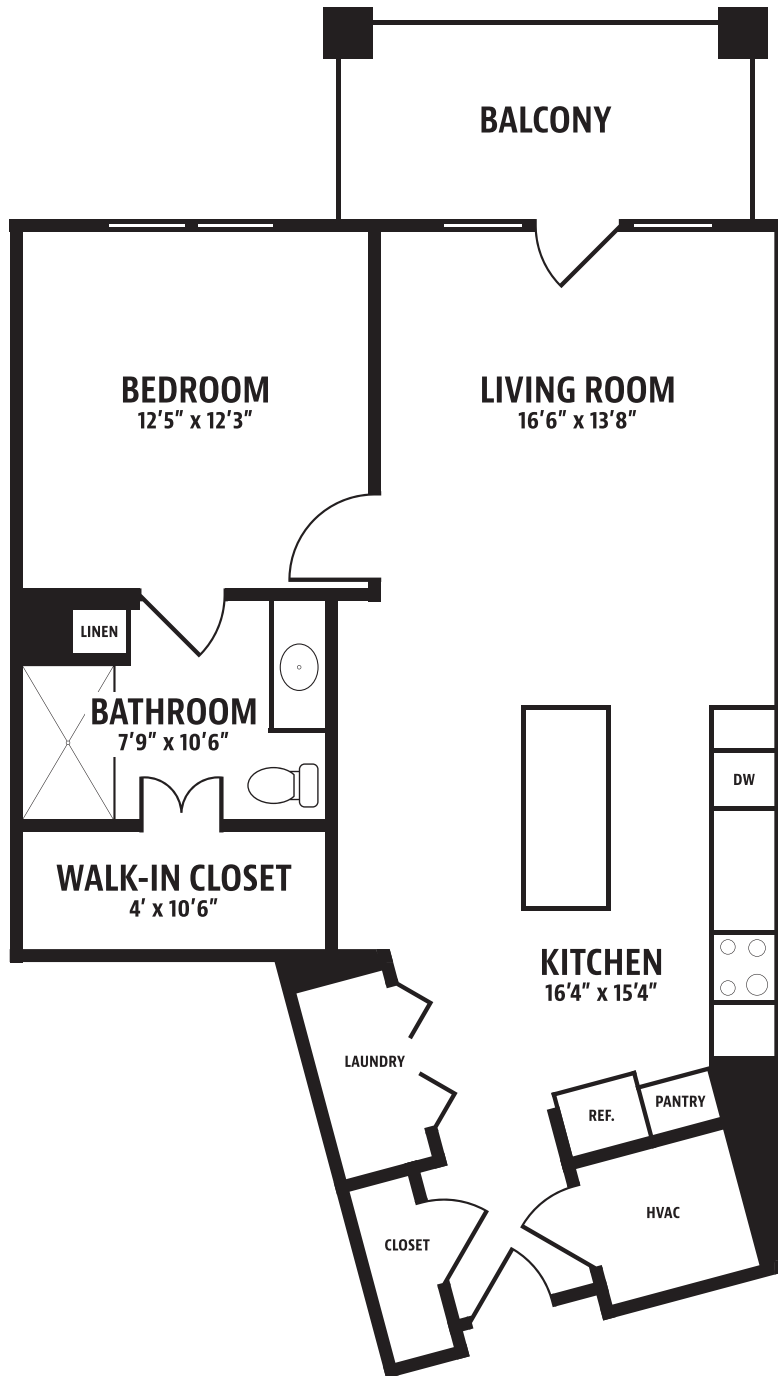

# LEDYARD

1 BEDROOM / 1 BATHROOM DELUXE CORNER • 911 SQ. FT.

FLOOR PLAN

Actual dimensions may vary.

**VISTA POINT**  
AT FAIRVIEW

231 Lestertown Road, Groton, CT 06340  
860-968-VIEW (8439) • [VistaPointatFairview.org](http://VistaPointatFairview.org)