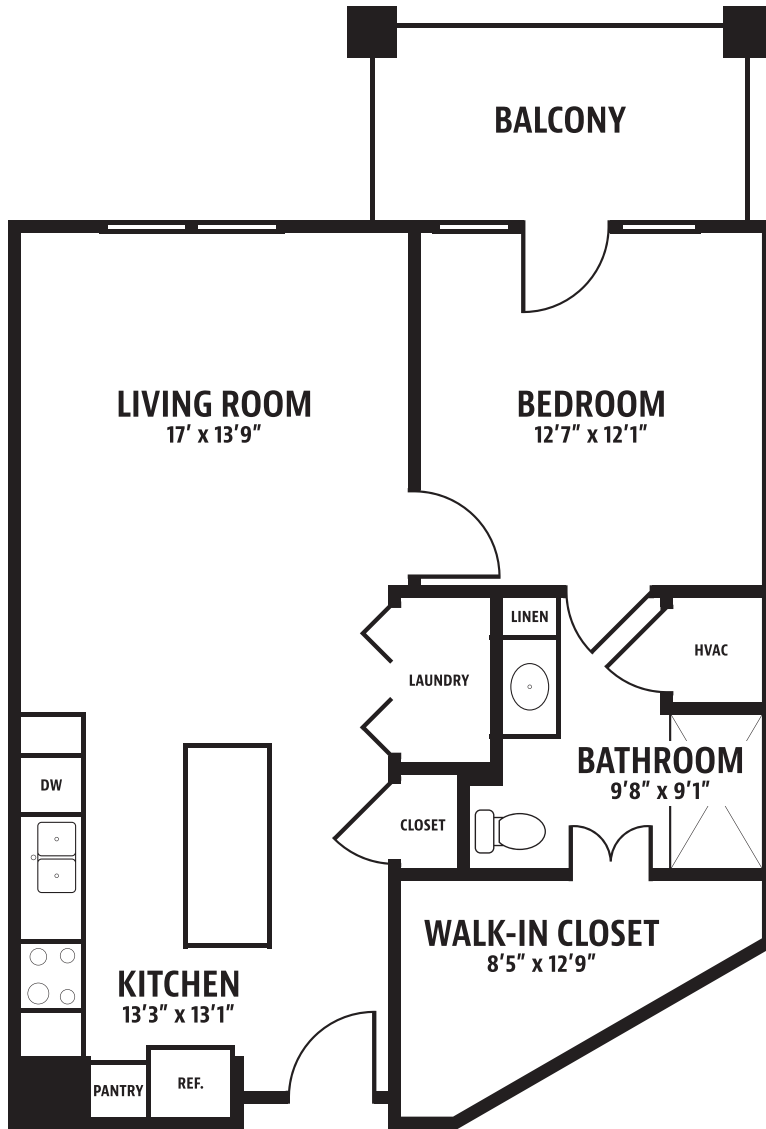

# GALES FERRY

1 BEDROOM / 1 BATHROOM DELUXE (UNIQUE) • 824 SQ. FT.

FLOOR PLAN

Actual dimensions may vary.

VISTA POINT  
AT FAIRVIEW

231 Lestertown Road, Groton, CT 06340  
860-968-VIEW (8439) • [VistaPointatFairview.org](http://VistaPointatFairview.org)