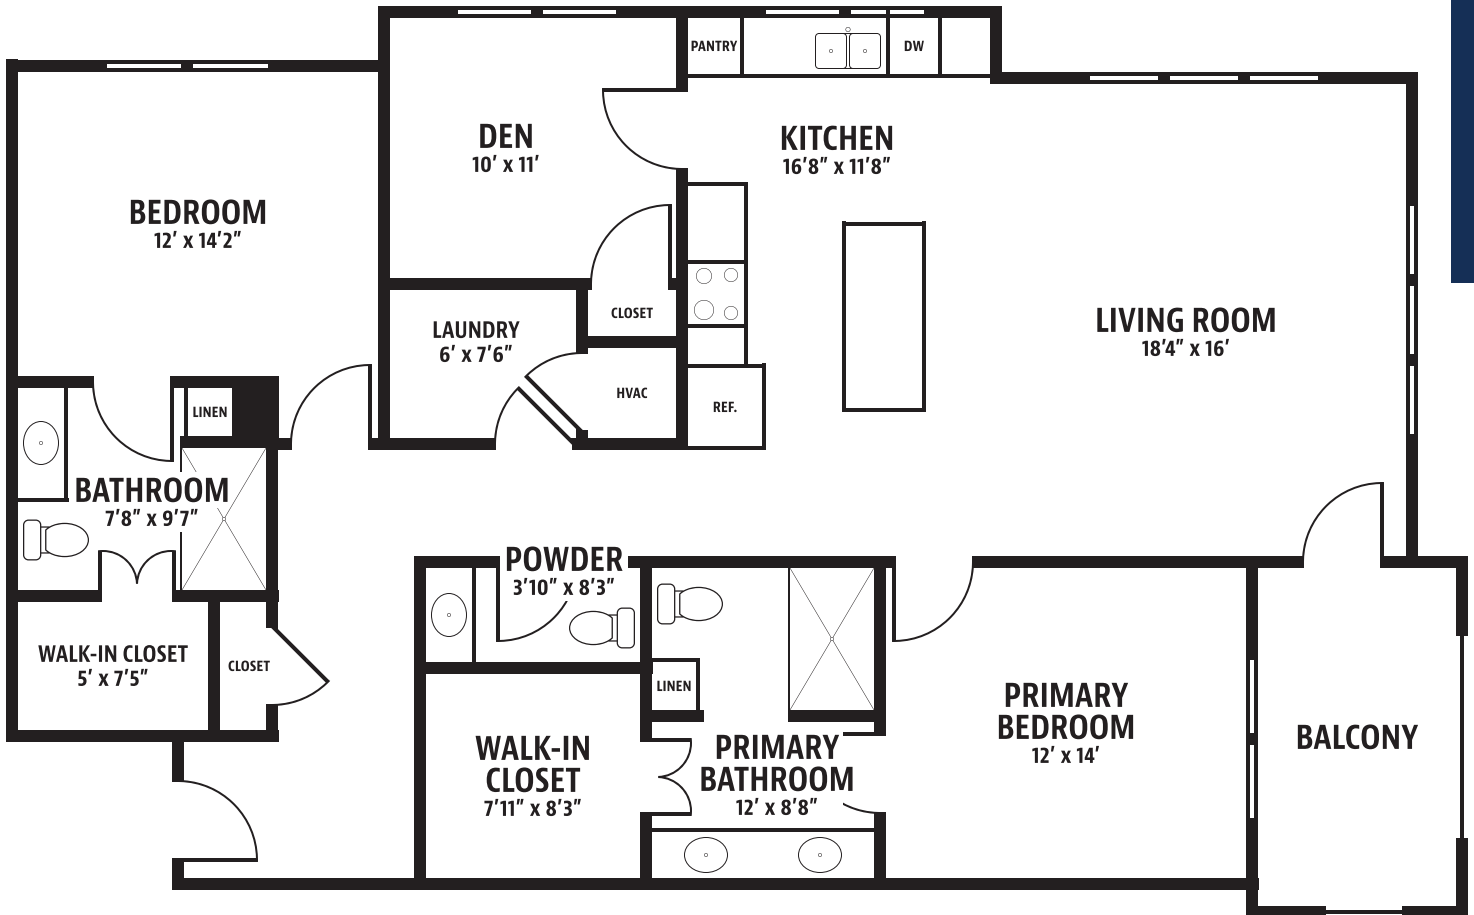

SAYBROOK

2 BEDROOM / 2.5 BATHROOM CORNER WITH DEN • 1,580 SQ. FT.

FLOOR PLAN

Actual dimensions may vary.

VISTA POINT
AT FAIRVIEW

231 Lestertown Road, Groton, CT 06340
860-968-VIEW (8439) • VistaPointatFairview.org