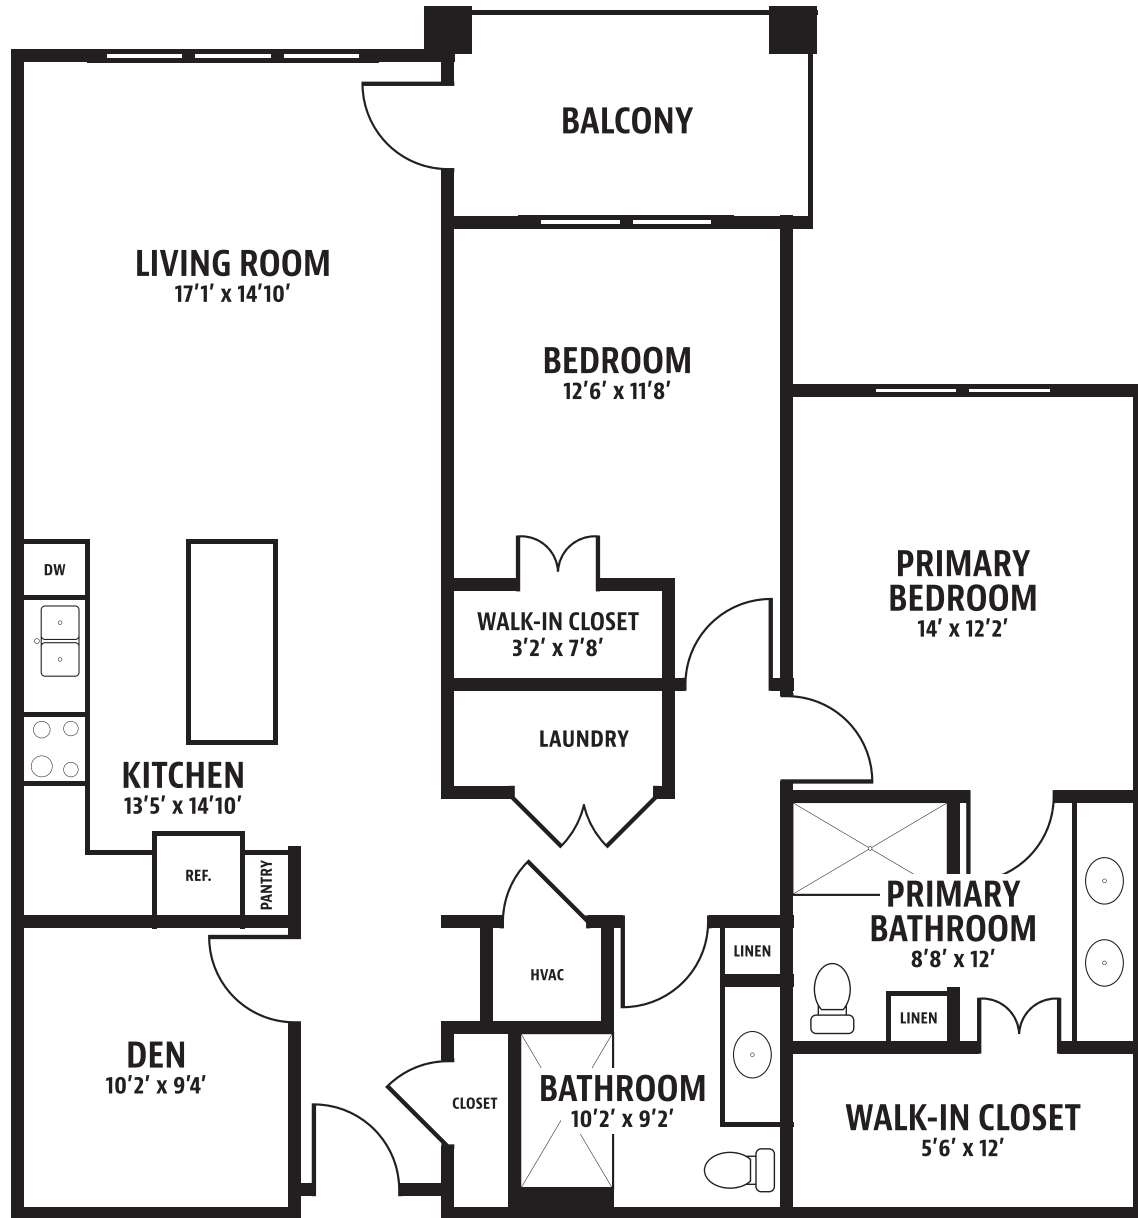

NIANTIC

2 BEDROOM / 2 BATHROOM WITH DEN • 1,478 SQ. FT.

FLOOR PLAN

Actual dimensions may vary.

VISTA POINT
AT FAIRVIEW

231 Lestertown Road, Groton, CT 06340
860-968-VIEW (8439) • VistaPointatFairview.org