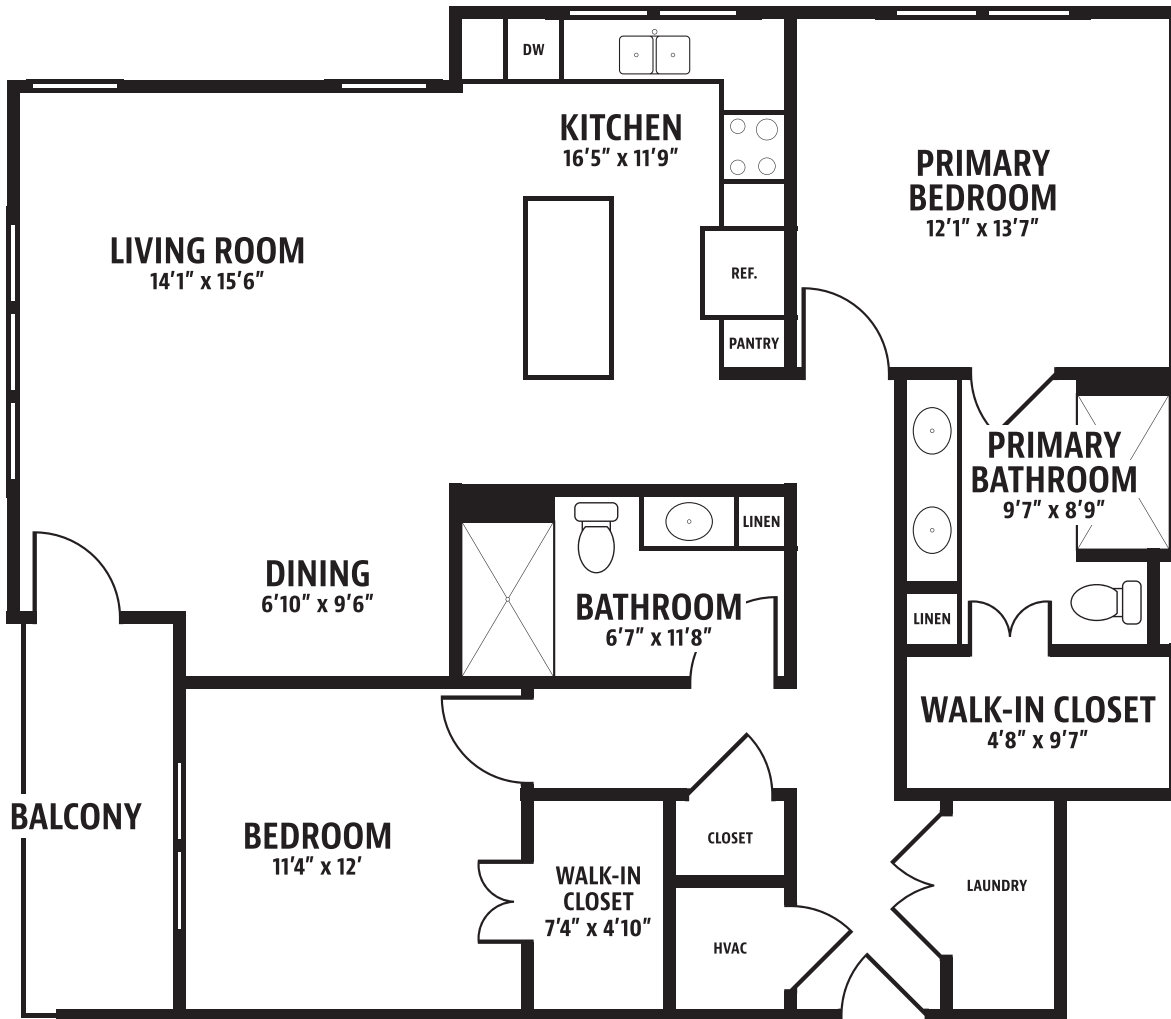

ESSEX

2 BEDROOM / 2 BATHROOM CORNER • 1,400 SQ. FT.

FLOOR PLAN

Actual dimensions may vary.

VISTA POINT
AT FAIRVIEW

231 Lestertown Road, Groton, CT 06340
860-968-VIEW (8439) • VistaPointatFairview.org