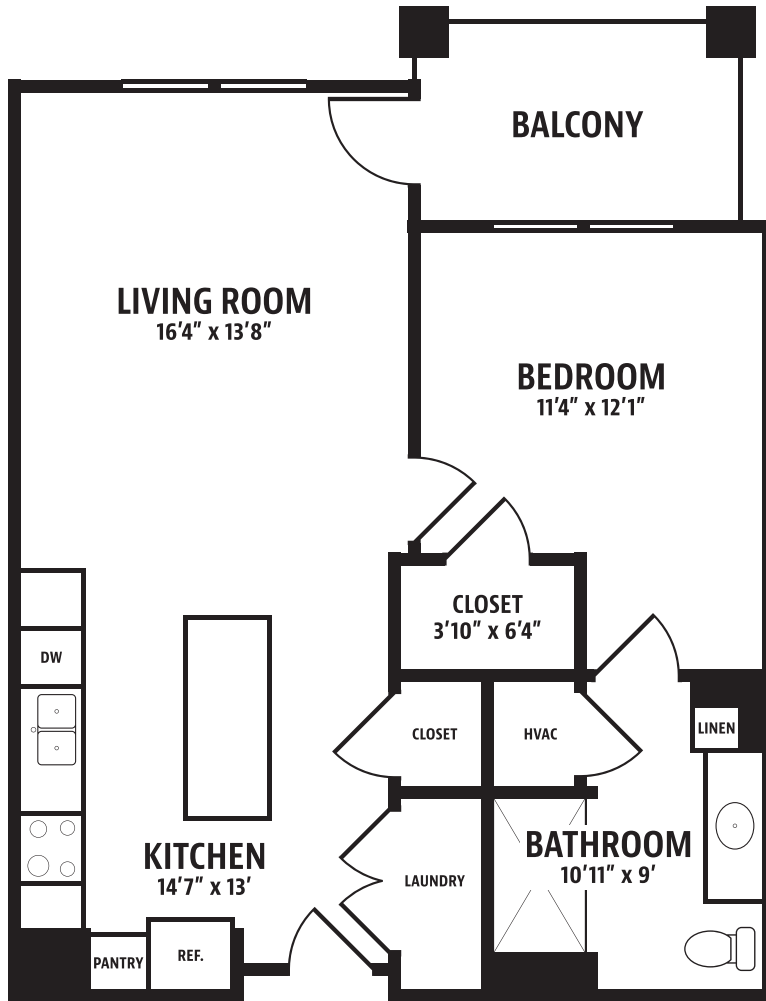

GALES FERRY

1 BEDROOM / 1 BATHROOM DELUXE (TYPE A) • 824 SQ. FT.

FLOOR PLAN

Actual dimensions may vary.

VISTA POINT
AT FAIRVIEW

231 Lestertown Road, Groton, CT 06340
860-968-VIEW (8439) • VistaPointatFairview.org