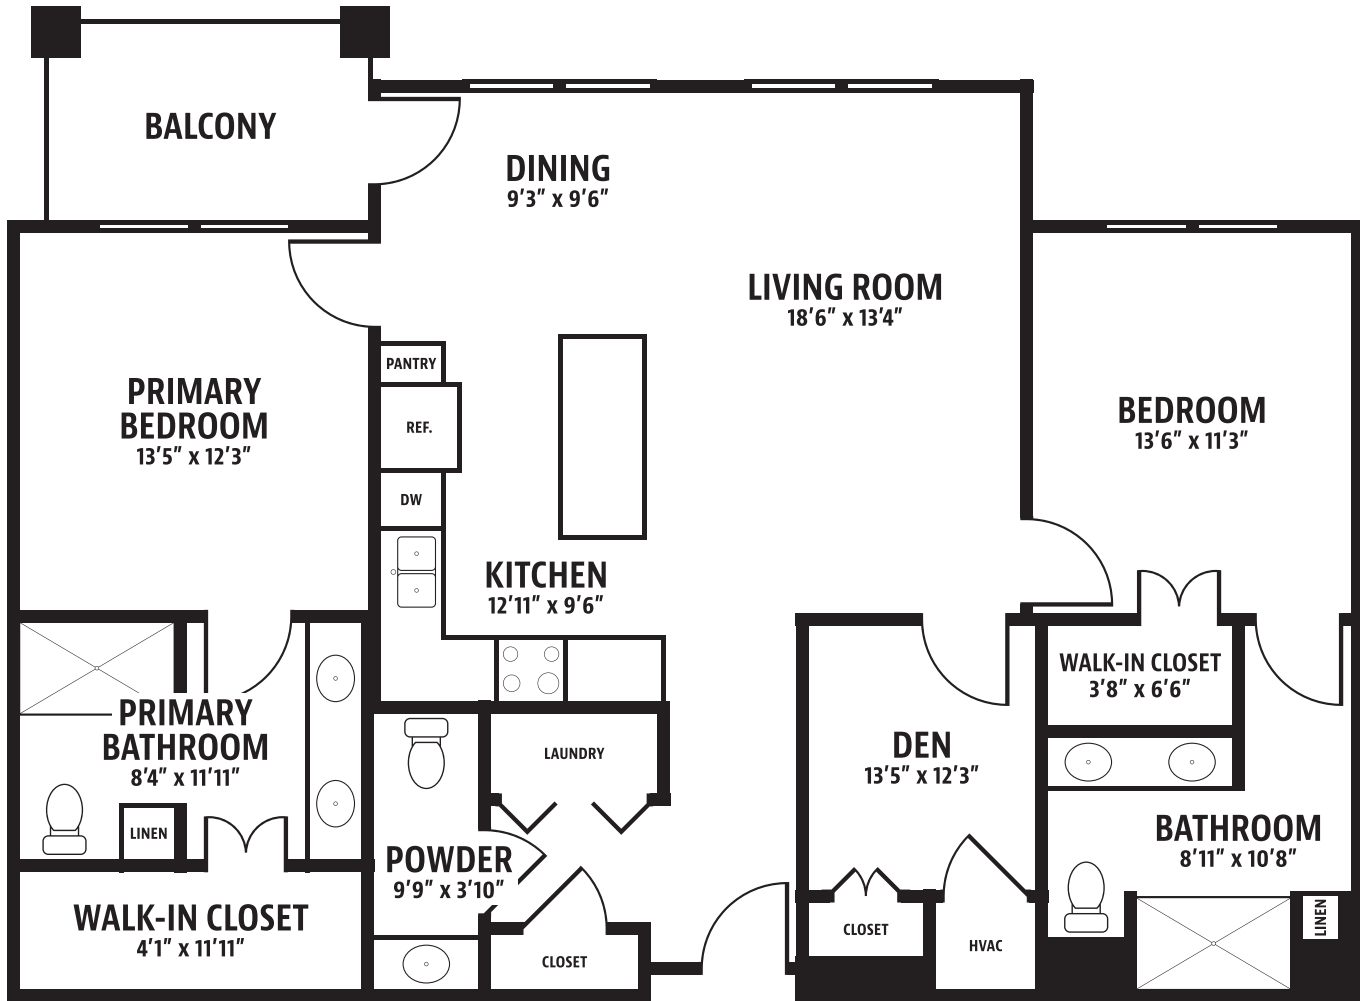

WESTERLY

2 BEDROOM / 2.5 BATHROOM GRAND WITH DEN • 1,458 SQ. FT.

FLOOR PLAN

Actual dimensions may vary.

VISTA POINT
AT FAIRVIEW

231 Lestertown Road, Groton, CT 06340
860-968-VIEW (8439) • VistaPointatFairview.org