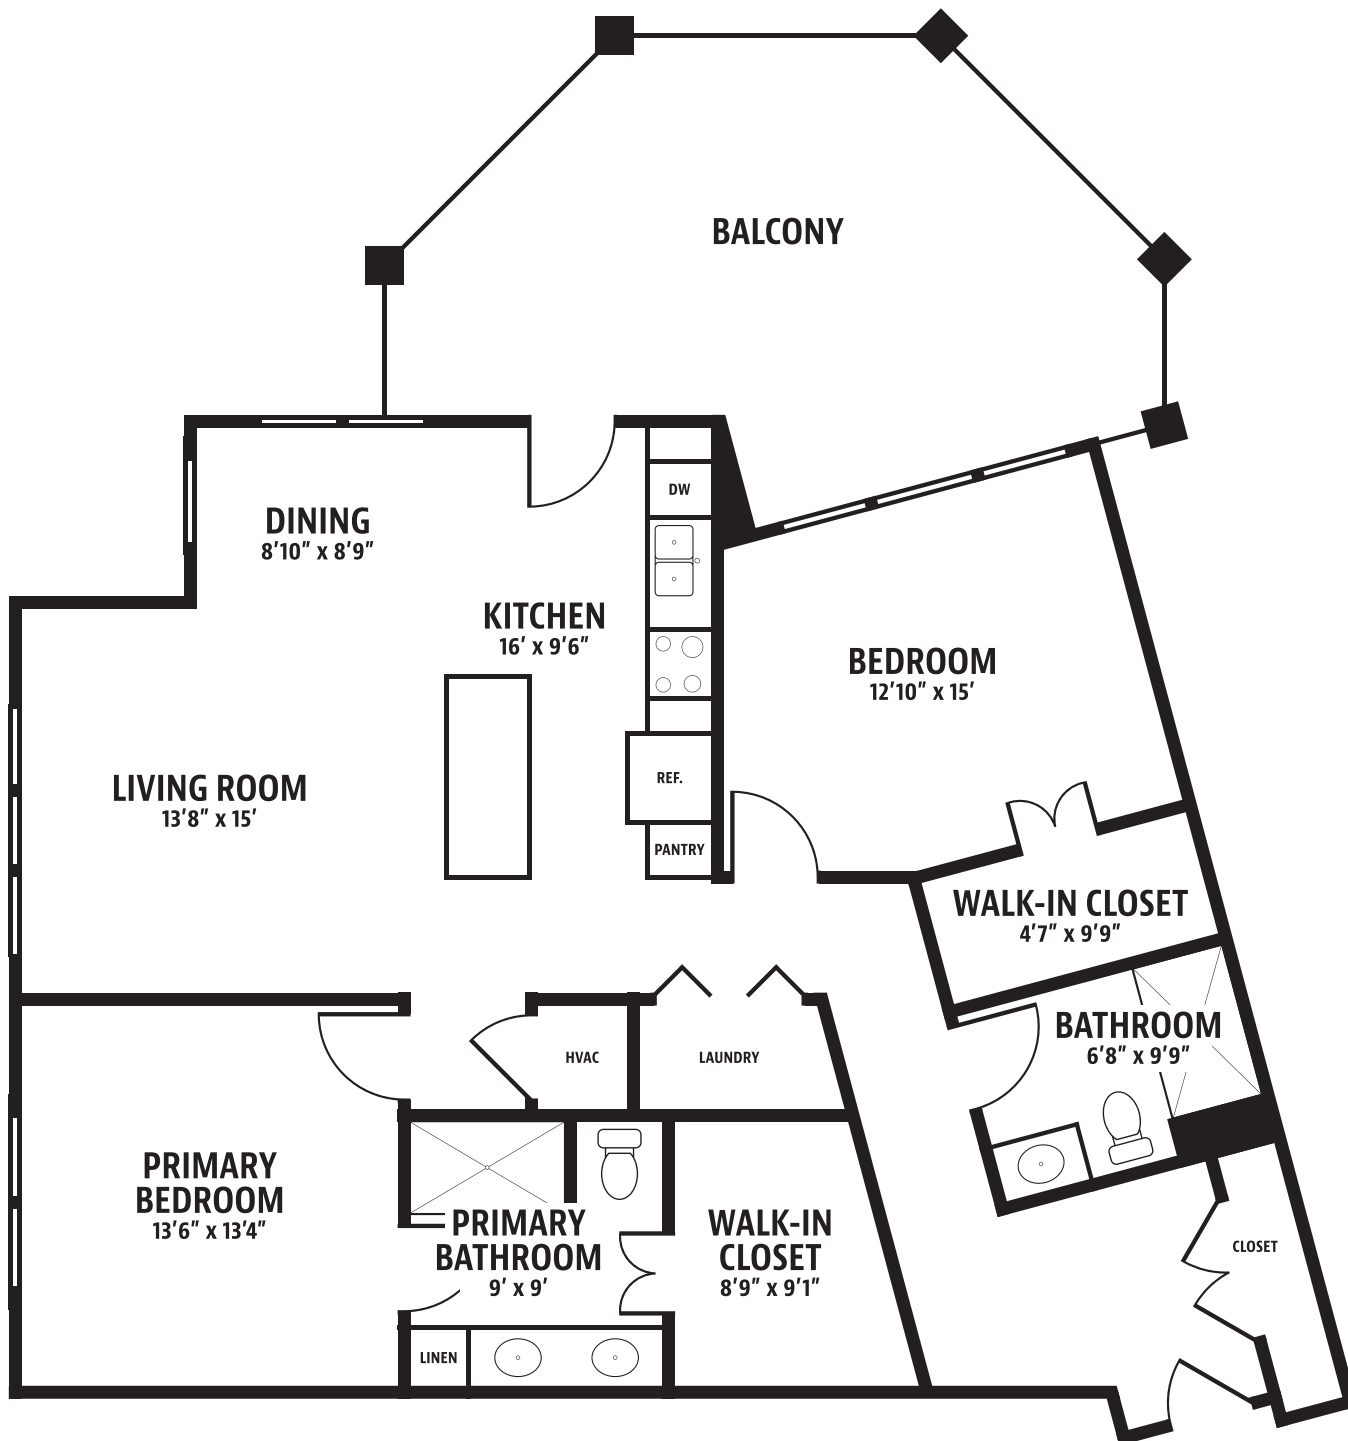

# OCEAN HOUSE

2 BEDROOM / 2 BATHROOM SPECIAL • 1,448 SQ. FT.

FLOOR PLAN

Actual dimensions may vary.

**VISTA POINT**  
AT FAIRVIEW

231 Lestertown Road, Groton, CT 06340  
860-968-VIEW (8439) • [VistaPointatFairview.org](http://VistaPointatFairview.org)