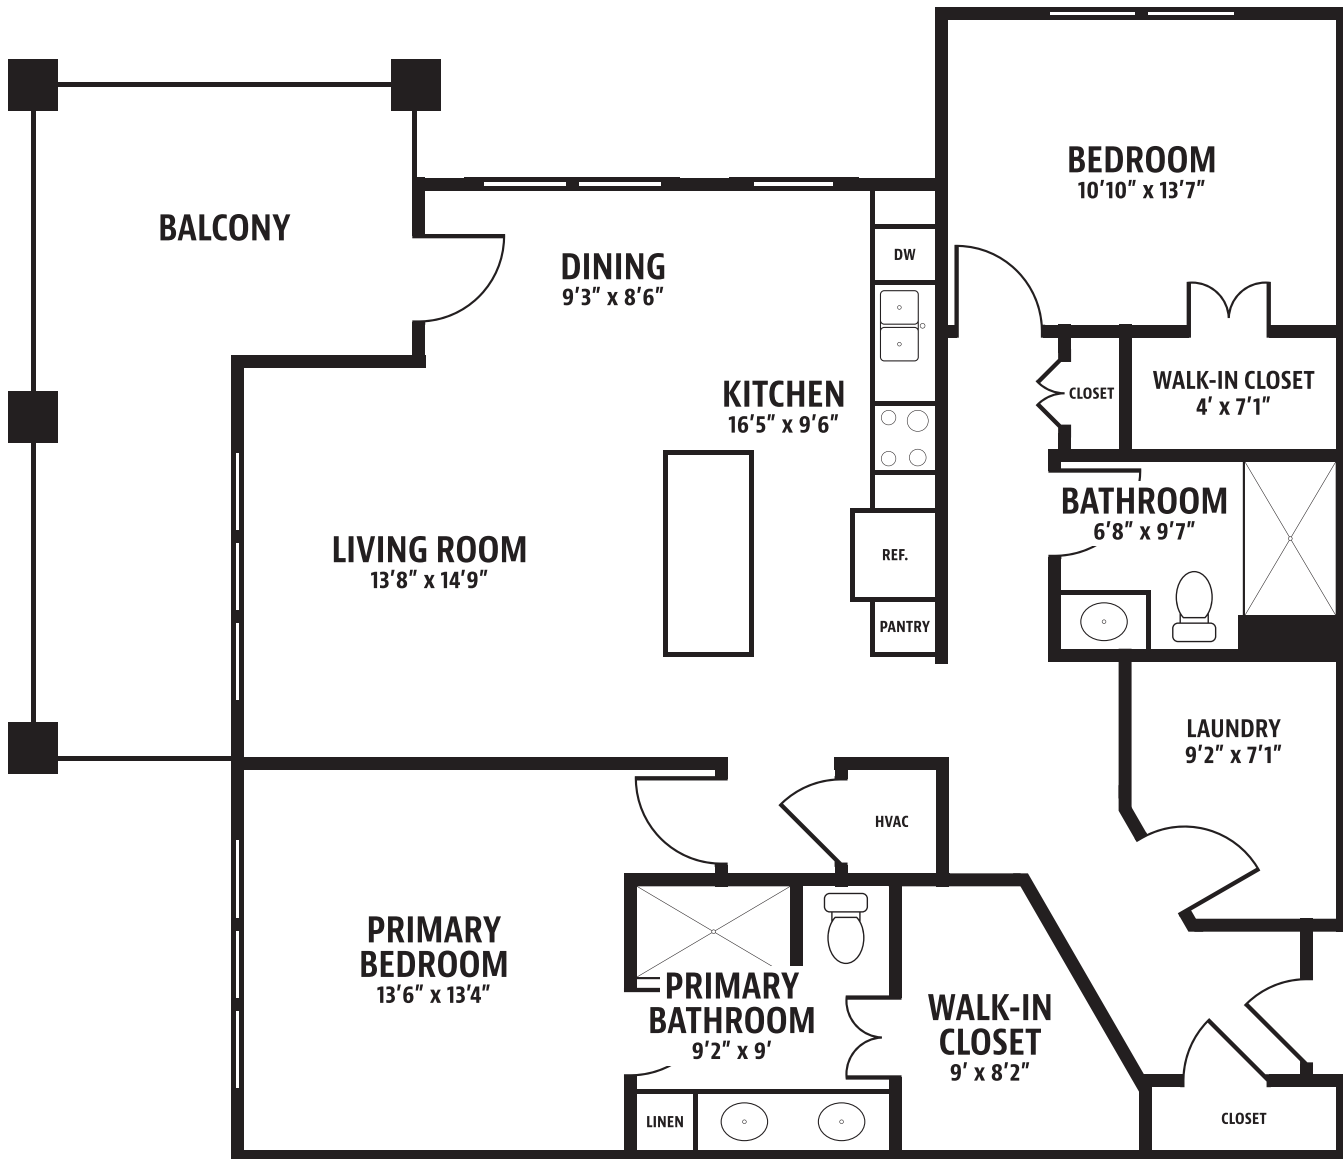

NAPATREE

2 BEDROOM / 2 BATHROOM SPECIAL • 1,427 SQ. FT.

FLOOR PLAN

Actual dimensions may vary.

VISTA POINT
AT FAIRVIEW

231 Lestertown Road, Groton, CT 06340
860-968-VIEW (8439) • VistaPointatFairview.org