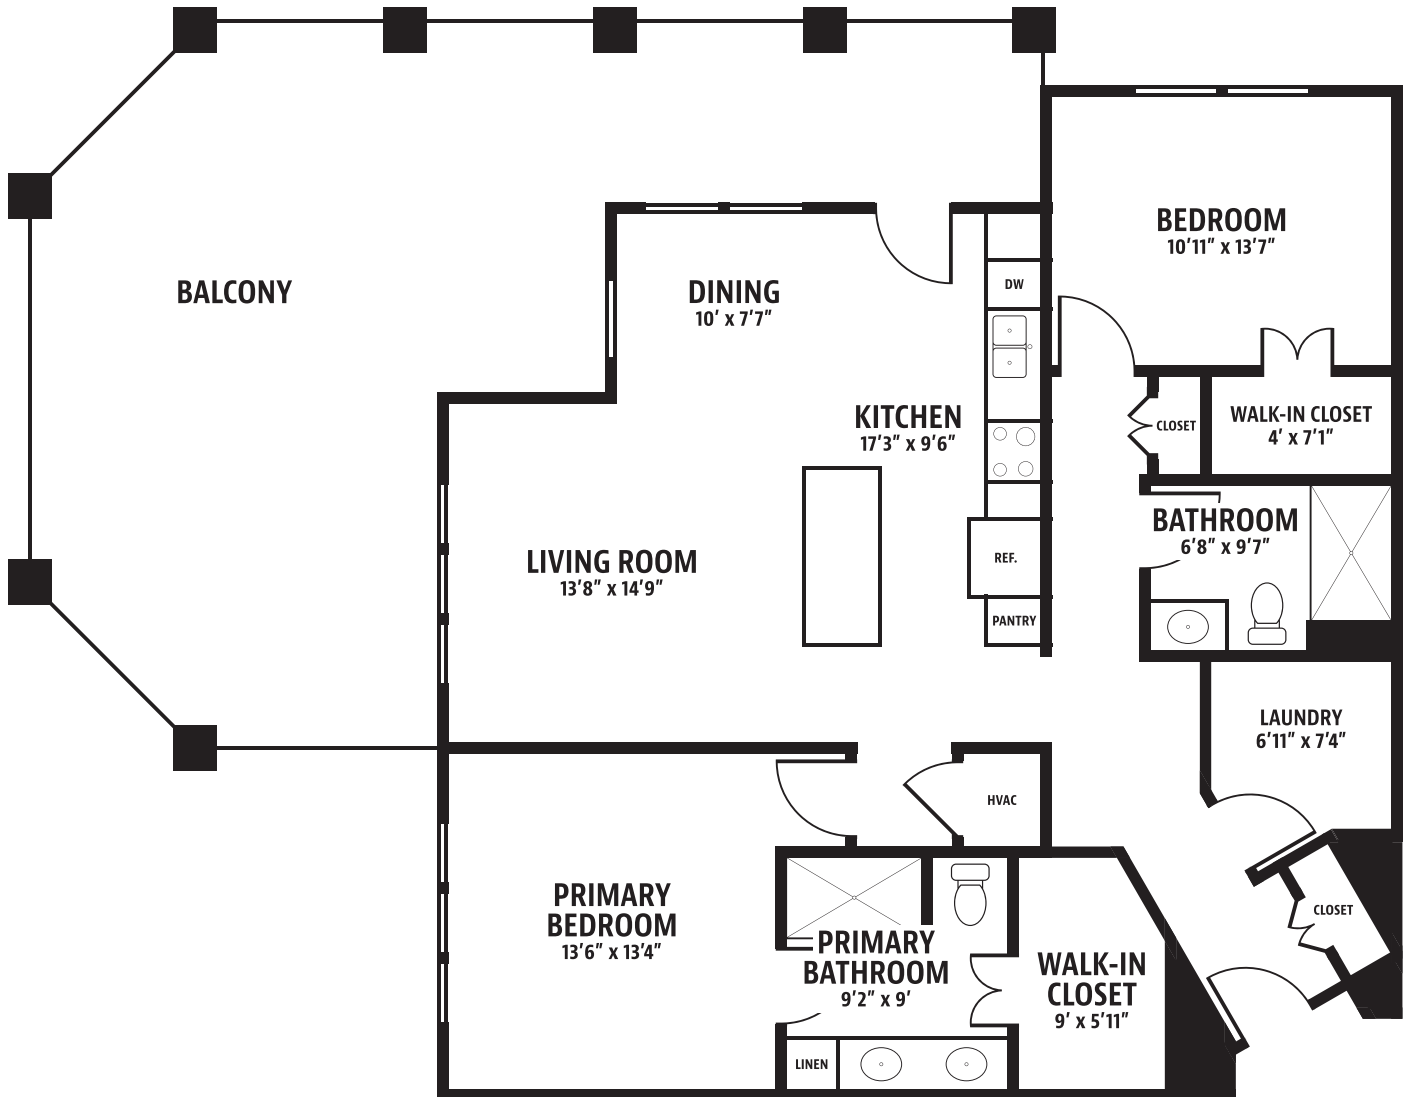

WATCH HILL

2 BEDROOM / 2 BATHROOM SPECIAL (BALCONY 3) • 1,411 SQ. FT.

FLOOR PLAN

Actual dimensions may vary.

VISTA POINT
AT FAIRVIEW

231 Lestertown Road, Groton, CT 06340
860-968-VIEW (8439) • VistaPointatFairview.org