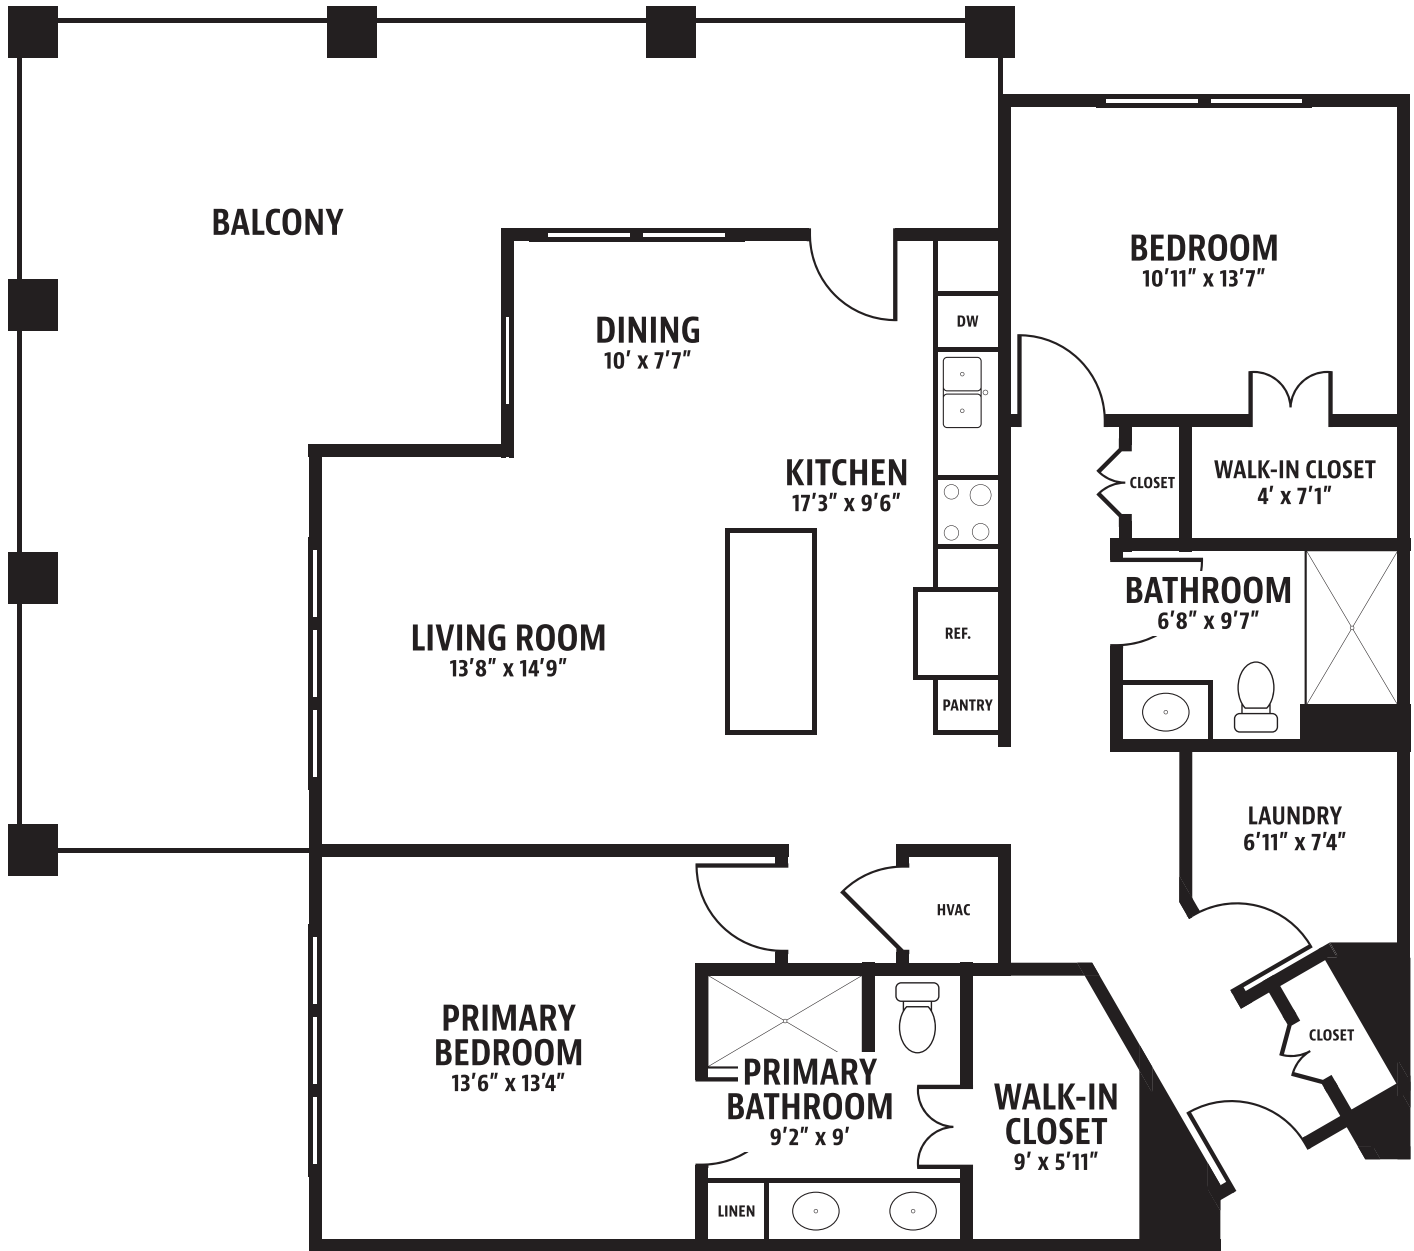

WATCH HILL

2 BEDROOM / 2 BATHROOM SPECIAL (BALCONY 2) • 1,411 SQ. FT.

FLOOR PLAN

Actual dimensions may vary.

VISTA POINT
AT FAIRVIEW

231 Lestertown Road, Groton, CT 06340
860-968-VIEW (8439) • VistaPointatFairview.org