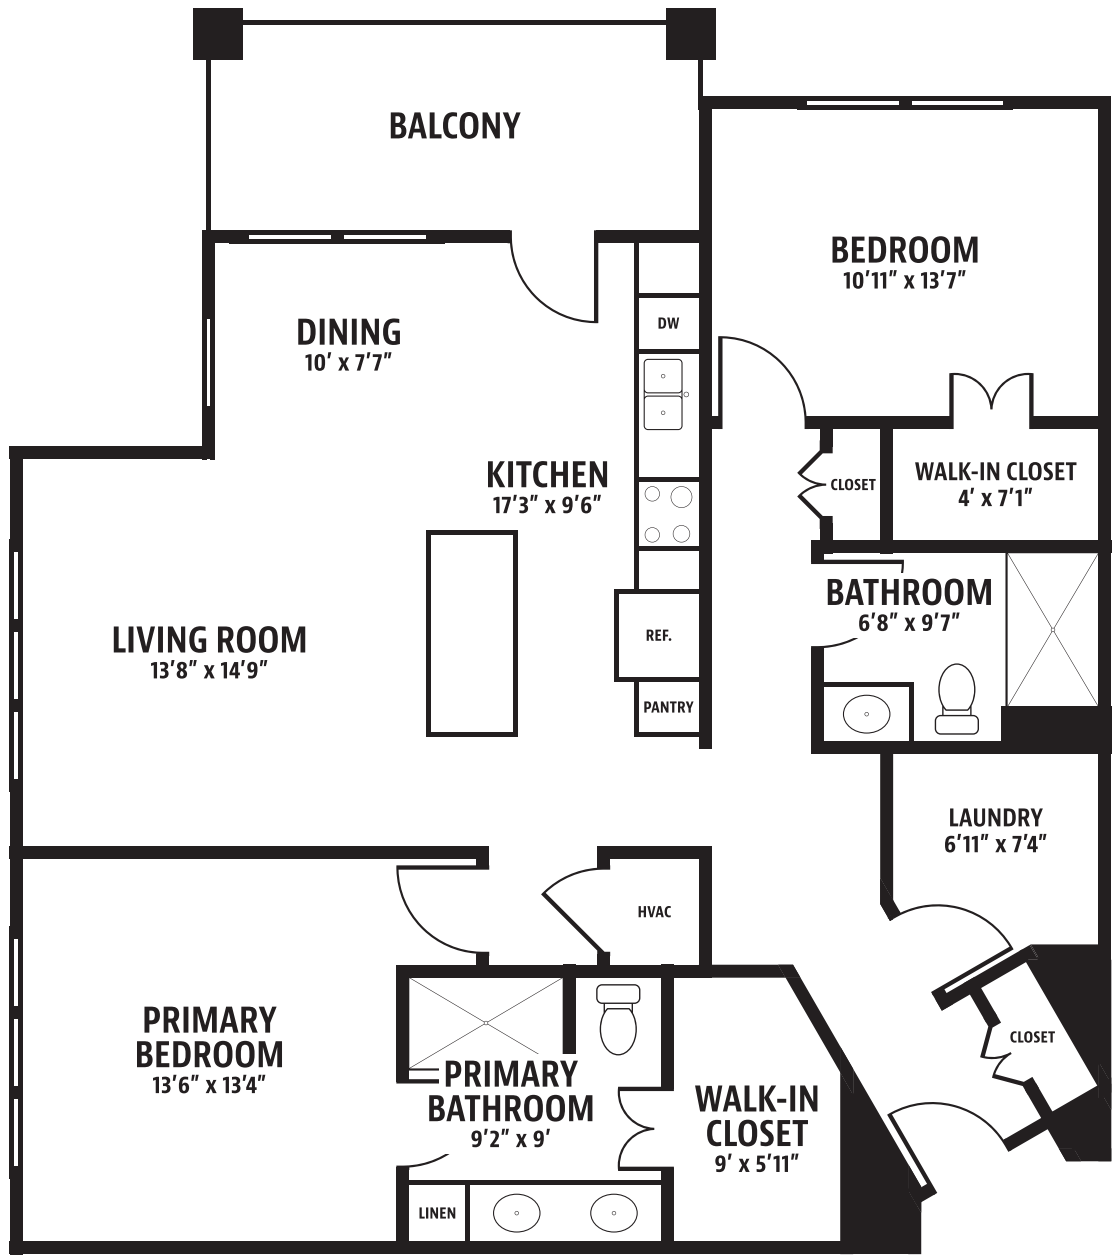

WATCH HILL

2 BEDROOM / 2 BATHROOM SPECIAL (BALCONY 1) • 1,411 SQ. FT.

FLOOR PLAN

Actual dimensions may vary.

VISTA POINT
AT FAIRVIEW

231 Lestertown Road, Groton, CT 06340
860-968-VIEW (8439) • VistaPointatFairview.org