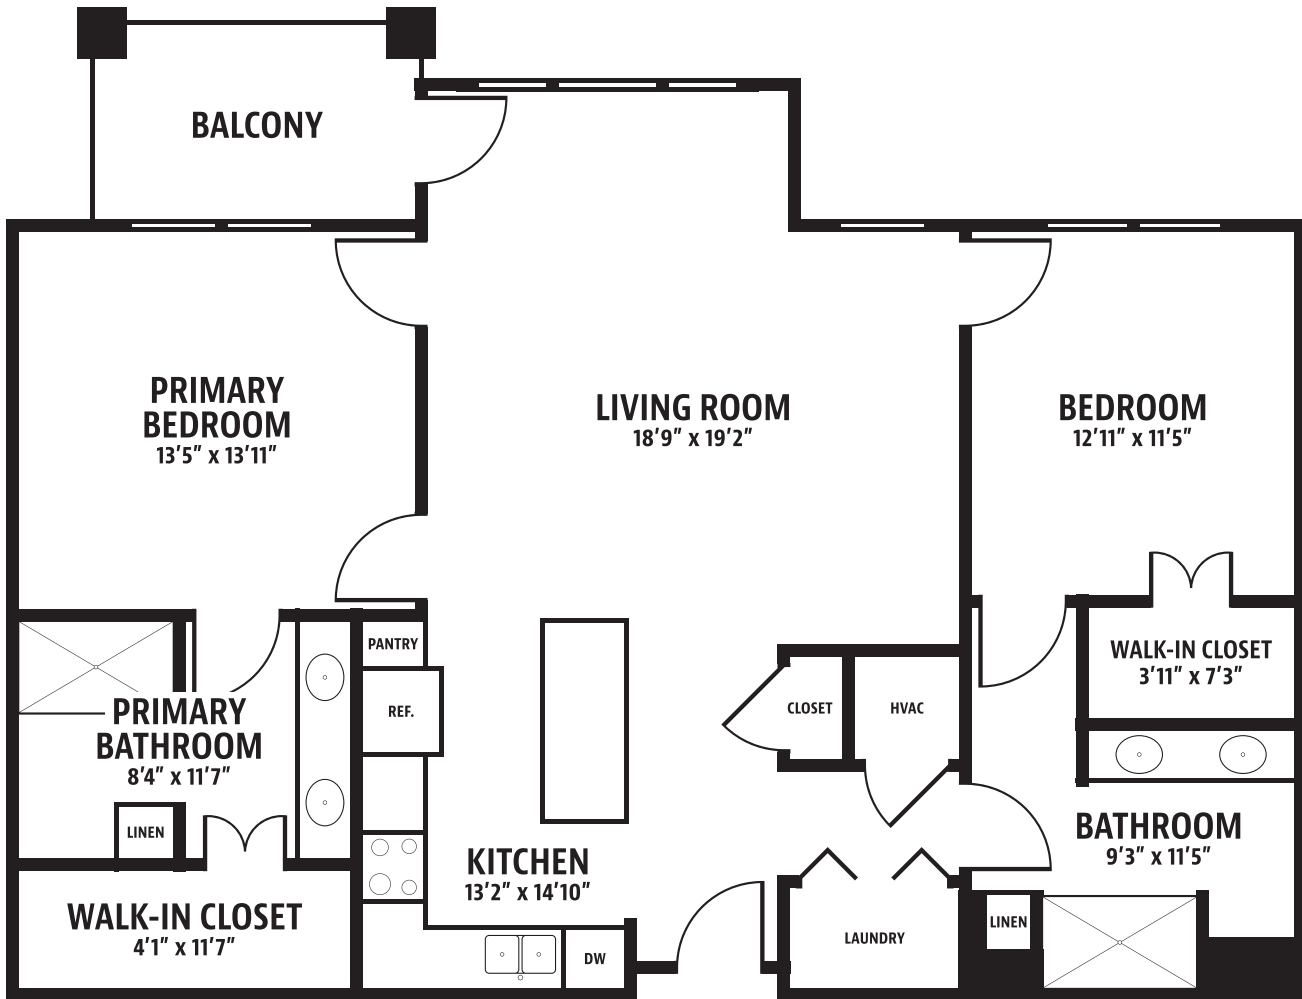

NOANK

2 BEDROOM / 2 BATHROOM DELUXE • 1,352 SQ. FT.

FLOOR PLAN

Actual dimensions may vary.

VISTA POINT
AT FAIRVIEW

231 Lestertown Road, Groton, CT 06340
860-968-VIEW (8439) • VistaPointatFairview.org