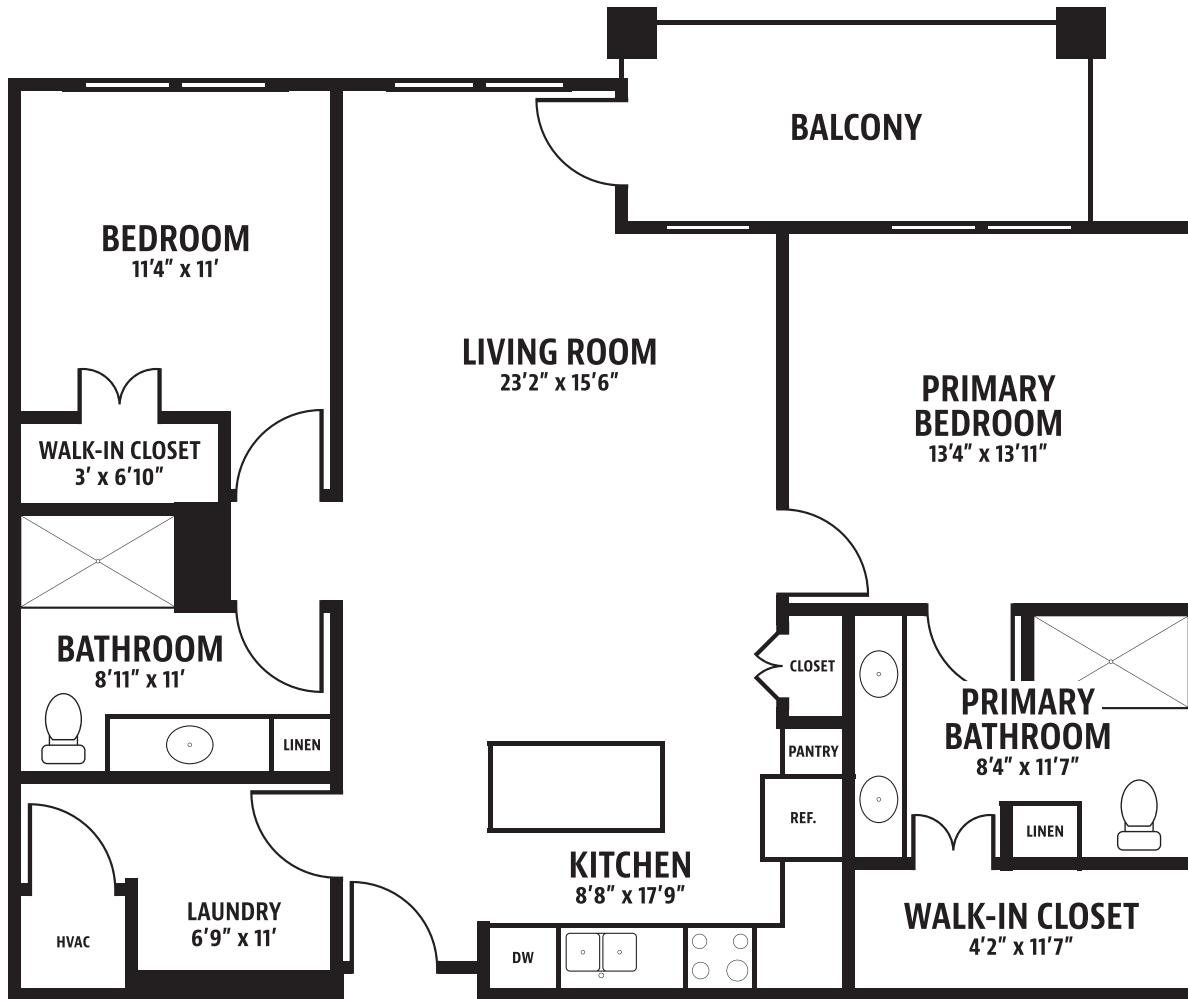

MYSTIC

2 BEDROOM / 2 BATHROOM TRADITIONAL CORNER • 1,280 SQ. FT.

FLOOR PLAN

Actual dimensions may vary.

VISTA POINT
AT FAIRVIEW

231 Lestertown Road, Groton, CT 06340
860-968-VIEW (8439) • VistaPointatFairview.org