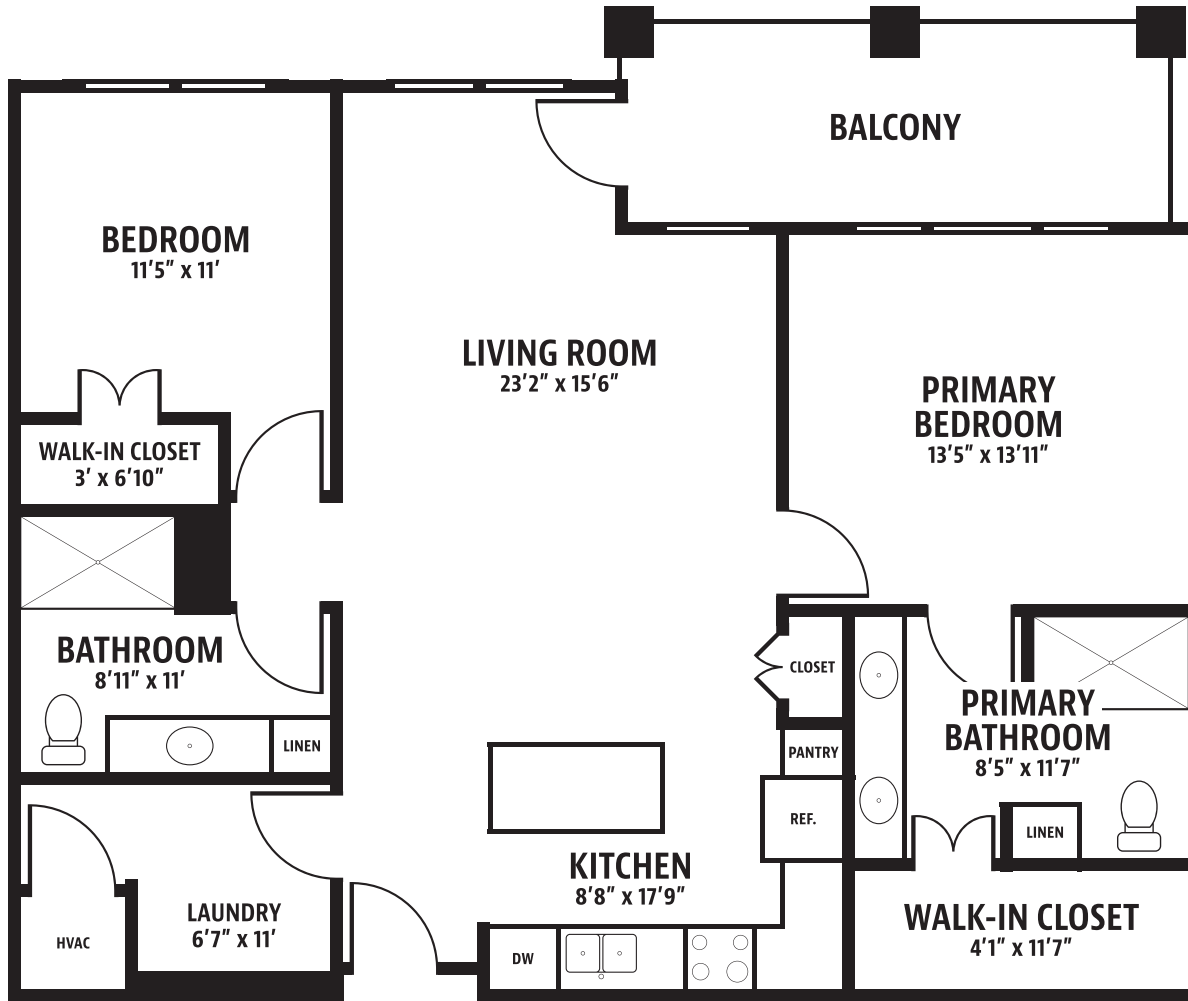

MYSTIC

2 BEDROOM / 2 BATHROOM TRADITIONAL • 1,280 SQ. FT.

FLOOR PLAN

Actual dimensions may vary.

VISTA POINT
AT FAIRVIEW

231 Lestertown Road, Groton, CT 06340
860-968-VIEW (8439) • VistaPointatFairview.org