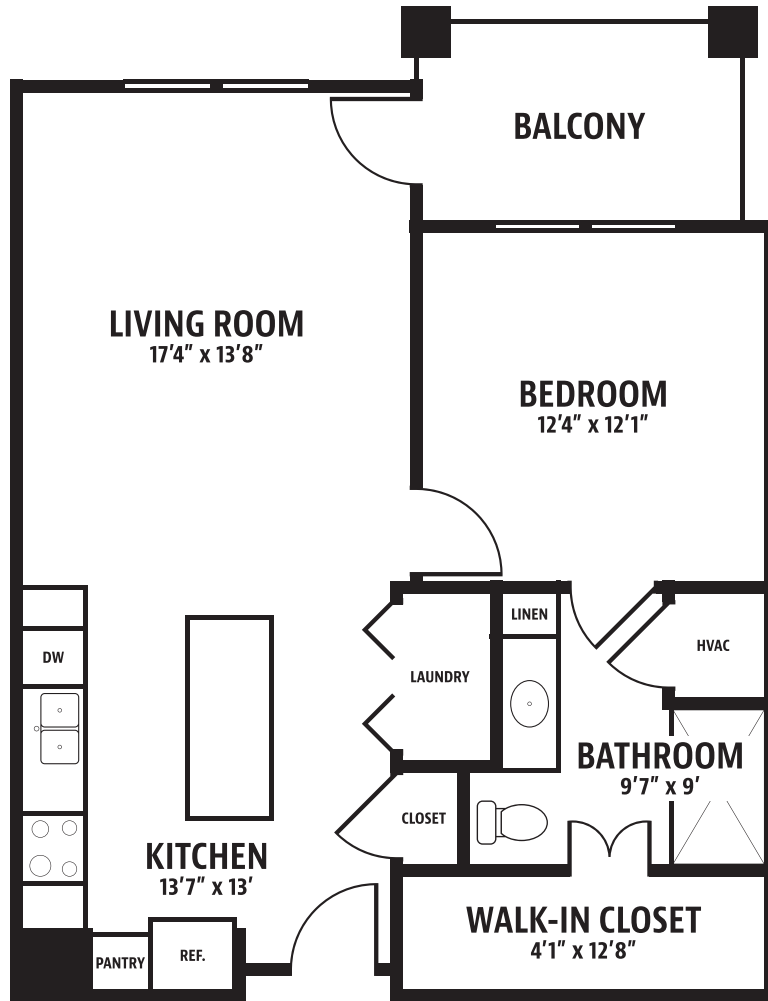

GALES FERRY

1 BEDROOM / 1 BATHROOM DELUXE • 824 SQ. FT.

FLOOR PLAN

Actual dimensions may vary.

VISTA POINT
AT FAIRVIEW

231 Lestertown Road, Groton, CT 06340
860-968-VIEW (8439) • VistaPointatFairview.org